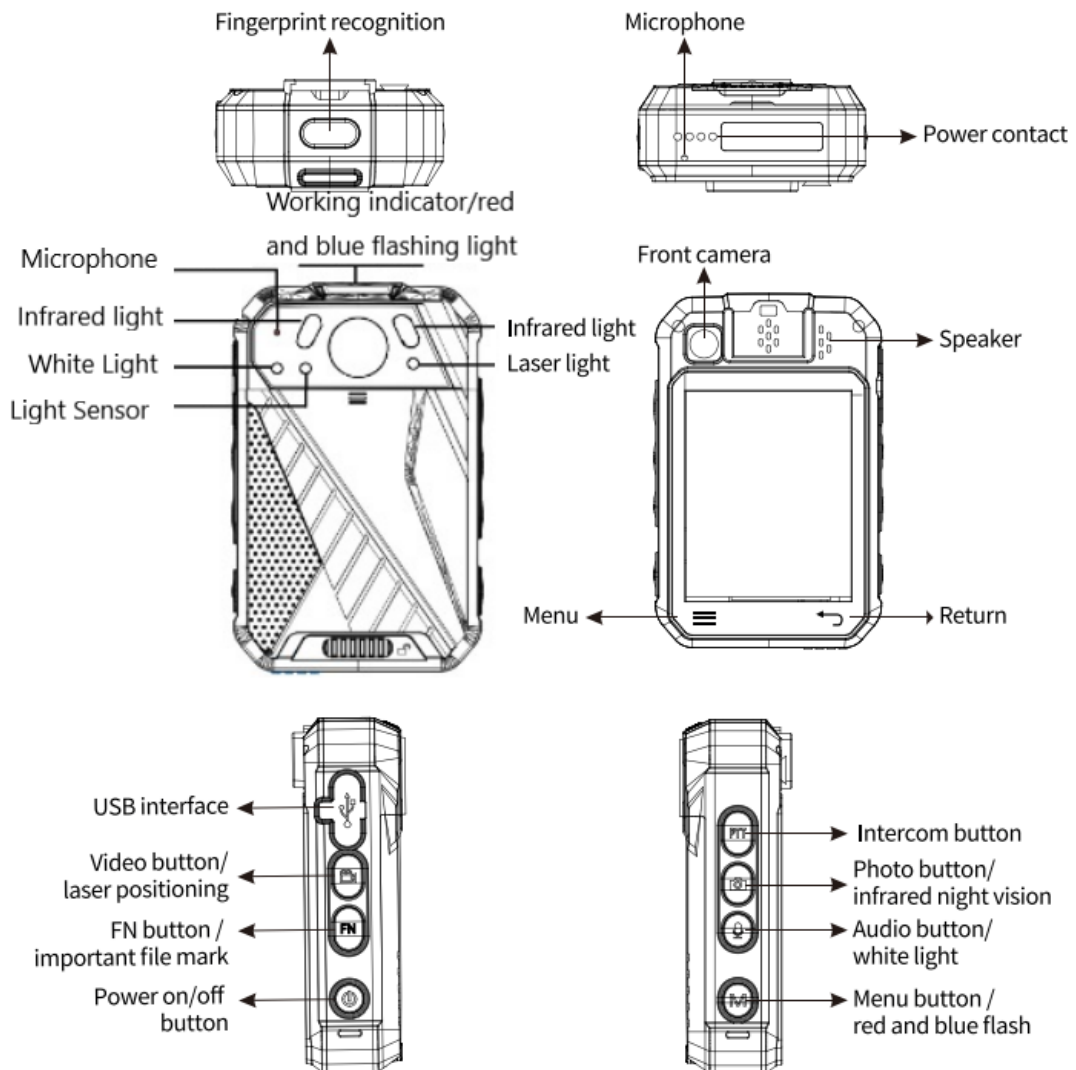

C4i *communication*

EXPERIENCE THE DIFFERENCE
YOUR SECURITY & SAFETY PRODUCTS

C4DSJ-H9 4G SMART BODY WORN CAMERA

LEARN MORE:

<http://c4communication.com>

BUTTON DESCRIPTION

FUNCTION

LOW POWER CONSUMPTION, LONGER STANDBY TIME

The host can be designed with replaceable batteries, equipped with two 3050mAh rechargeable batteries, and the host can be powered continuously when the battery is replaced.

A single battery can work continuously for more than 11 hours, and it can work continuously for more than 6 hours when the 4G graphics flyer is turned on. Adopt Type-C data interface, support fast charge, a single battery only needs 2 hours to fully charge

BUILT-IN GPS/BEIDOU GLOBAL POSITIONING REMOTE REAL-TIME PRECISE POSITIONING

CAN REALIZE MUTUAL INTERCOM AND CONSOLE INTERCOM, RECEIVE AND CONVEY INFORMATION IN REAL TIME

CAPTURE IMAGE WATERMARK

The law enforcement recorder will automatically generate the date and time, equipment number, and police officer number when taking photos or videos, which is more conducive to the authoritative traceability of evidence.

| Interface | |
|--------------------------------------|--|
| Shortcut Button | PTT/Power/Video/Audio/ Snapshot/SOS/FN/M keys |
| SIM | 1 x Nano-Sim Card slot |
| Type-C | 1 x Type-c |
| USB | 1 x Micro |
| Fingerprint recognition | support |
| USB Interface Function | <ol style="list-style-type: none"> 1. charging 2. OTG devices (including USB cameras) 3. Software Upgrade/COPY Data |
| Battery | |
| Type | Removable |
| Capacity | 3050mAh replaceable battery, 12 hours of continuous work |
| Continuous Electricity System | Built-in 60 mAh small battery, battery replacement and continuous power |
| General | |
| OTG | Support |
| Storage Capacity | TF-Card/32GB(scalable to 128GB) |
| Watermark | OSD |
| Ingress Protection | IP68 |
| Shock Resistance | 2 Meters |
| Weight | 155g(without clip) |
| Dimensions | 91mm × 57mm × 25mm |
| operating temperature | -20°C~+60°C |
| operating humidity | 40%~90% |