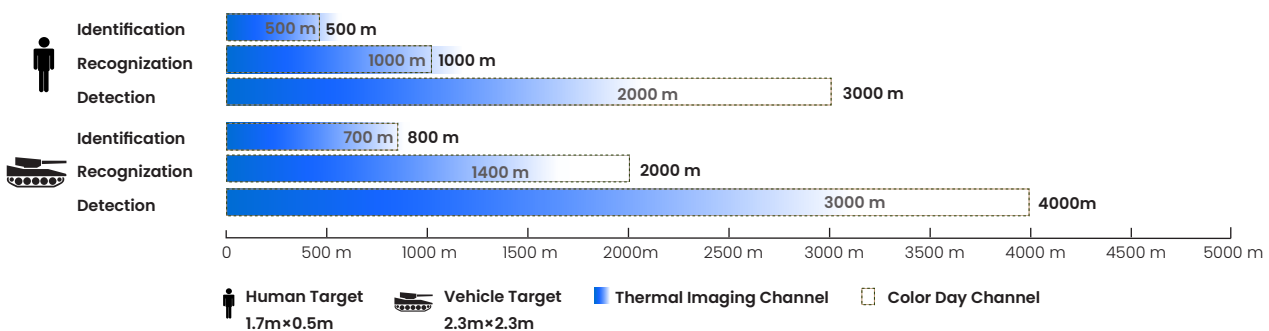

TECHNICAL DATE

Item	Thermal Imaging Channel	Color Day Channel
Detector	1024×768, 12μm	2592×1944, 2.7μm
Spectral Band	8~14μm	0.4~0.63μm
FOV	15.5°×11.6°	13.3°×10.0°
Laser Rangefinder	Eye Safe : 1535nm Max Measuring Range : ≥3km Measuring Accuracy : 2m	
Positioning Module	Positioning Mode : BD+GPS Horizontal Positioning Accuracy (CEP) : 5m Elevation Positioning Accuracy (PE) : 10m	
Digital Magnetic Compass	Azimuth Measurement Range : 0°~360° Azimuth Measurement Accuracy : 0.2°(RMS) Pitch Angle Measurement Range : -90°~+90° Pitch Angle Measurement Accuracy : 0.4°(RMS) Inclination Angle Measurement Range : -180°~+180° Inclination Angle Measurement Accuracy : 0.5°(RMS)	
Display	1280×960 OLED	
Storage	10000 JPG&4h AVI	
Ocular Lens	-4~+4 (Diopter)	
Weight	≤1.1kg (With battery)	
Battery life	≥7h	
Dimension	143×164×73mm	
Interface	External Power Supply/USB/PAL/RS232/WIFI	
Operating Temperature	-40°C~+55°C	
Storage Temperature	-55°C~+70°C	
Encapsulation	IP67	
Operating Distance	Thermal Imaging Channel	Color Day Channel
Human Target 1.7m×0.5m	Identification	500m
	Recognition	1000m
	Detection	2000m
Vehicle Target 2.3m×2.3m	Identification	700m
	Recognition	1400m
	Detection	3000m

OPERATING DISTANCE