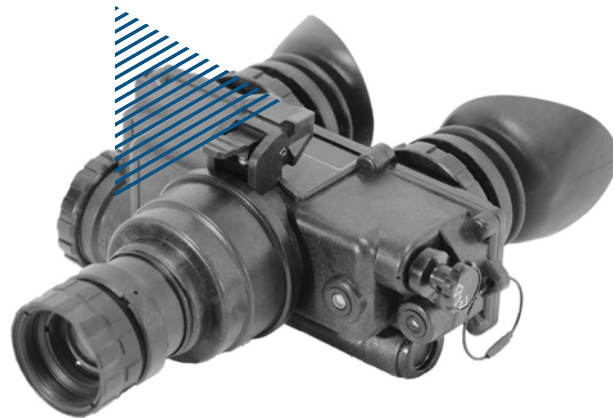

C4i *communication*

EXPERIENCE THE DIFFERENCE
YOUR SECURITY & SAFETY PRODUCTS

C4I-PVS-7 TACTICAL NIGHT VISION GOGGLES

C4I-PVS-7 is the MIL-SPEC, "single-tube, dual-eye" Night Vision Goggle system. Designed for army, law enforcement, search & rescue professionals, it is the preferred choice for conducting critical ground -based and maritime operations during night time.

Using the best coated optics to enhance night time performance as well as the top-grade 12 tubes the C4I-PVS-7 from GSCI outperforms all other night vision goggles available on the professional market today.

- Defence
- Coast Guard
- Security
- Border Patrol
- Surveillance
- Reconnaissance

SYSTEM TECHNICAL DATA

Magnification	1x
Lens System	F1:1.2, 26 mm
Proshield Lens Coating	Yes
FOV	40°
Range of Focus	0.25 m to infinity
Diopter Adjustment	-6 to +5
Controls	Direct
Automatic Brightness Control	Yes
Bright Light Cut-off	Yes
Automatic Shut-off System	Yes
Infrared Illuminator	Yes
IR Indicator	Yes
Power Supply	1x3 V CR123A type battery
Battery Life	50 hrs
Environmental Rating	Waterproof
Operating Temperature	-40 to +50 °C
Storage Temperature	-50 to +70 °C
Dimensions	160 x 150 x 75 mm / 6.3" x 6" x 3"
Weight	0.5 kg / 1.1 lbs
Warranty	2 years

DISTINCTIVE FEATURES

Extended Range Observation

The Unit Accepts optional Afocal Objective Lenses of 3X and 5X Optical Magnification.

Flip-Up Off Feature

When Mounted on a Flip-Up Head Gear or a Helmet Mount, C4I-PVS-7 Turns Off Once in Flip-Up Position.