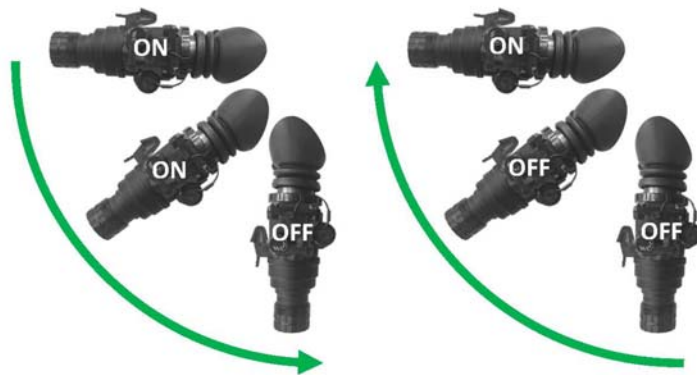

- Defence
- Coast Guard
- Security
- Border Patrol
- Surveillance
- Reconnaissance

SYSTEM TECHNICAL DATA

Magnification	1x
Lens System	F1:1.2, 26 mm
Proshield Lens Coating	Yes
FOV	40°
Range of Focus	0.25 m to infinity
Diopter Adjustment	-6 to +5
Controls	Direct
Automatic Brightness Control	Yes
Bright Light Cut-off	Yes
Automatic Shut-off System	Yes
Infrared Illuminator	Yes
IR Indicator	Yes
Power Supply	1x3 V CR123A type battery
Battery Life	50 hrs
Environmental Rating	Waterproof
Operating Temperature	-40 to +50 °C
Storage Temperature	-50 to +70 °C
Dimensions	160 x 150 x 75 mm / 6.3" x 6" x 3"
Weight	0.5 kg / 1.1 lbs
Warranty	2 years

DISTINCTIVE FEATURES

Extended Range Observation

The Unit Accepts optional Afocal Objective Lenses of 3X and 5X Optical Magnification.

Flip-Up Off Feature

When Mounted on a Flip-Up Head Gear or a Helmet Mount, C4I-PVS-7 Turns Off Once in Flip-Up Position.

EPP (External Power Port)

The External Power Port is used to power the unit without batteries from 5V external power bank, 12V car socket and other sources of power.

S³A Feature (System Stow Safety Activation)