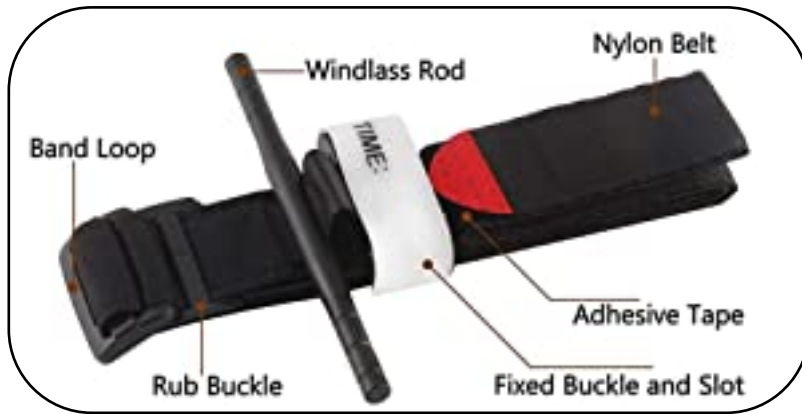

Portable Carry:

Compact Emergency kit with lots of stuff. This kit contains the most use friendly, compact and popular survival and first aid supplies for massive bleeding control on the market, which includes: military combat tourniquet, tactical pressure dressing, and compressed gauze.

Perfect 'Glovebox-Sized' Triage Kit:

As an Everyday Carry pouch, this pouch is the perfect size to attach on a tactical vest, combat belt, or a rucksack with the MOLLE system, while providing an easy access to all the essentials. I love the slim design while being able to hold a solid amount of 1st aid items while still having room to add more items of desired.

Quality and Service:

High quality waterproof Polyester and double zippers are stable. Two year warranty, replacement guaranteed.

1x Tactical EMT Molle Pouch

1x Tourniquet

1x Israeli Bandage

1x Trauma Scissor